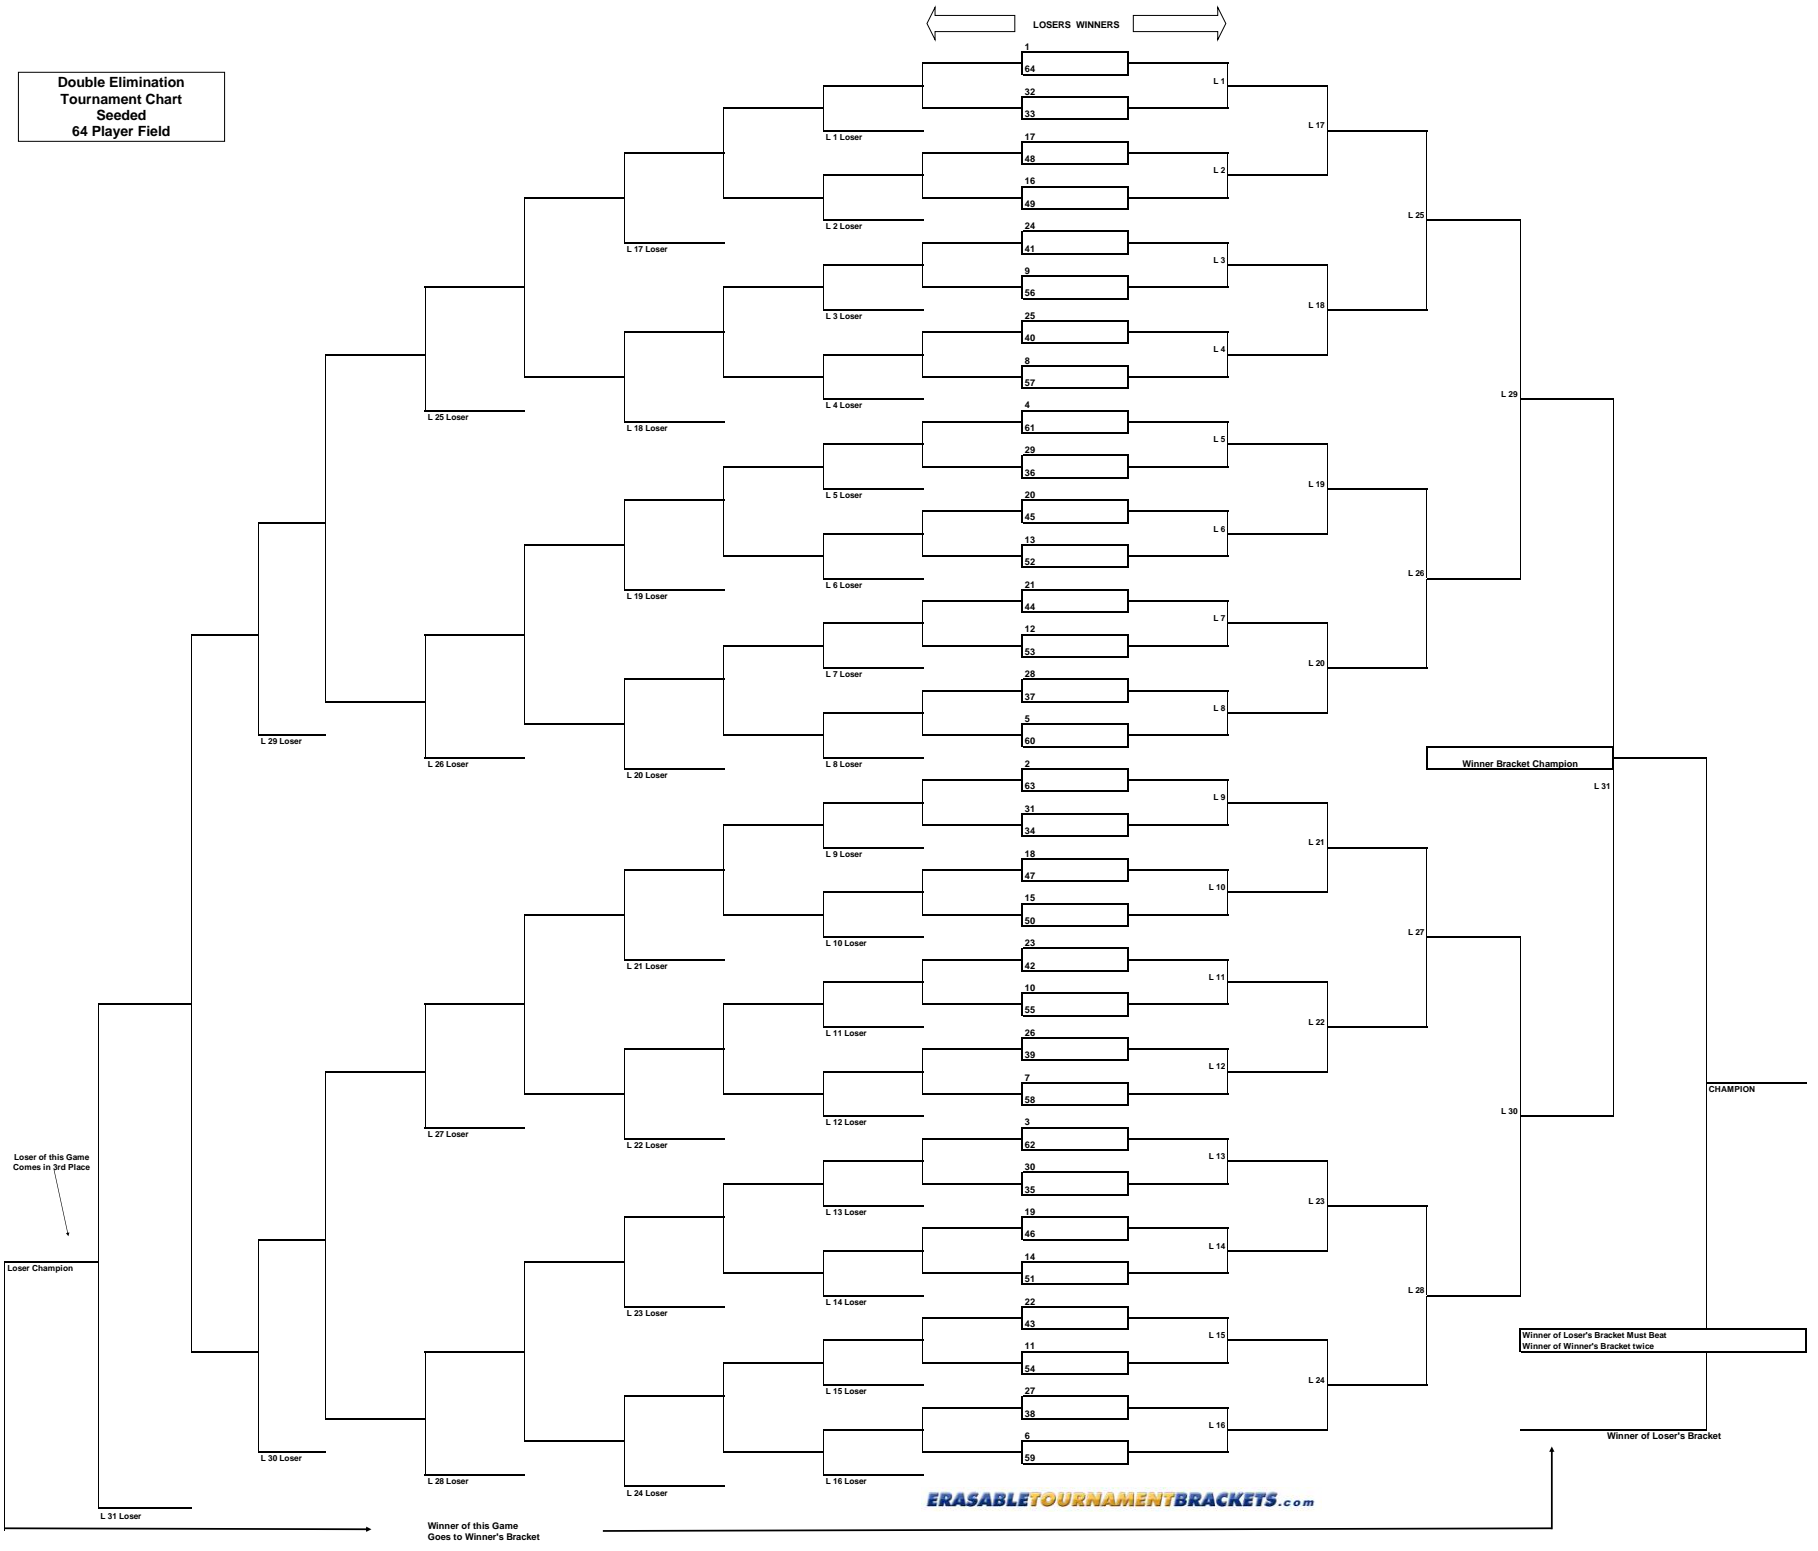

Double Elimination  
Tournament Chart  
Seeded  
64 Player Field

LOSERS WINNERS

Loser of this Game Comes in 3rd Place

Loser Champion

Winner Bracket Champion

CHAMPION

Winner of Loser's Bracket Must Beat Winner of Winner's Bracket twice

Winner of Loser's Bracket

Winner of this Game Goes to Winner's Bracket